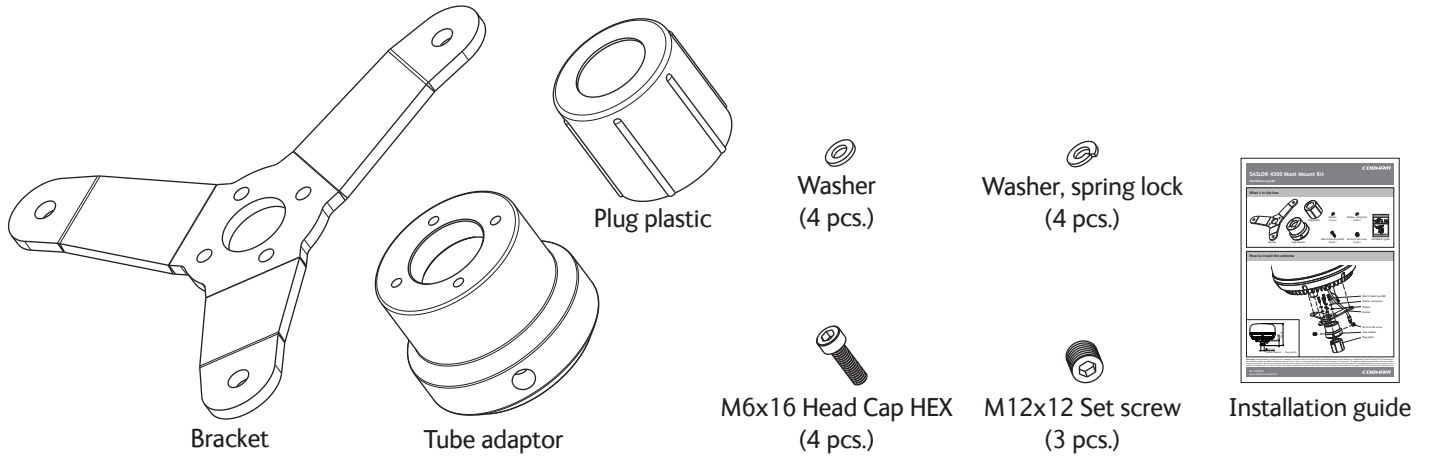

SAILOR 4300 Mast Mount Kit

Installation guide

What's in the box

How to install the antenna

Disclaimer: Any responsibility or liability for loss or damage in connection with the use of this product and the accompanying documentation is disclaimed by Thrane & Thrane A/S. The information in this installation guide is provided for information purposes only, is subject to change without notice and may contain errors or inaccuracies. The installation guides are periodically revised and updated. Anyone relying on this information should acquire the most current version e.g. from cobham.com/satcom or from the distributor. Thrane & Thrane A/S is not responsible for the content or accuracy of any translations or reproductions, in whole or in part, of this installation guide from any other source. Thrane & Thrane A/S trading as Cobham SATCOM. Copyright © 2018 Thrane & Thrane A/S. All rights reserved.