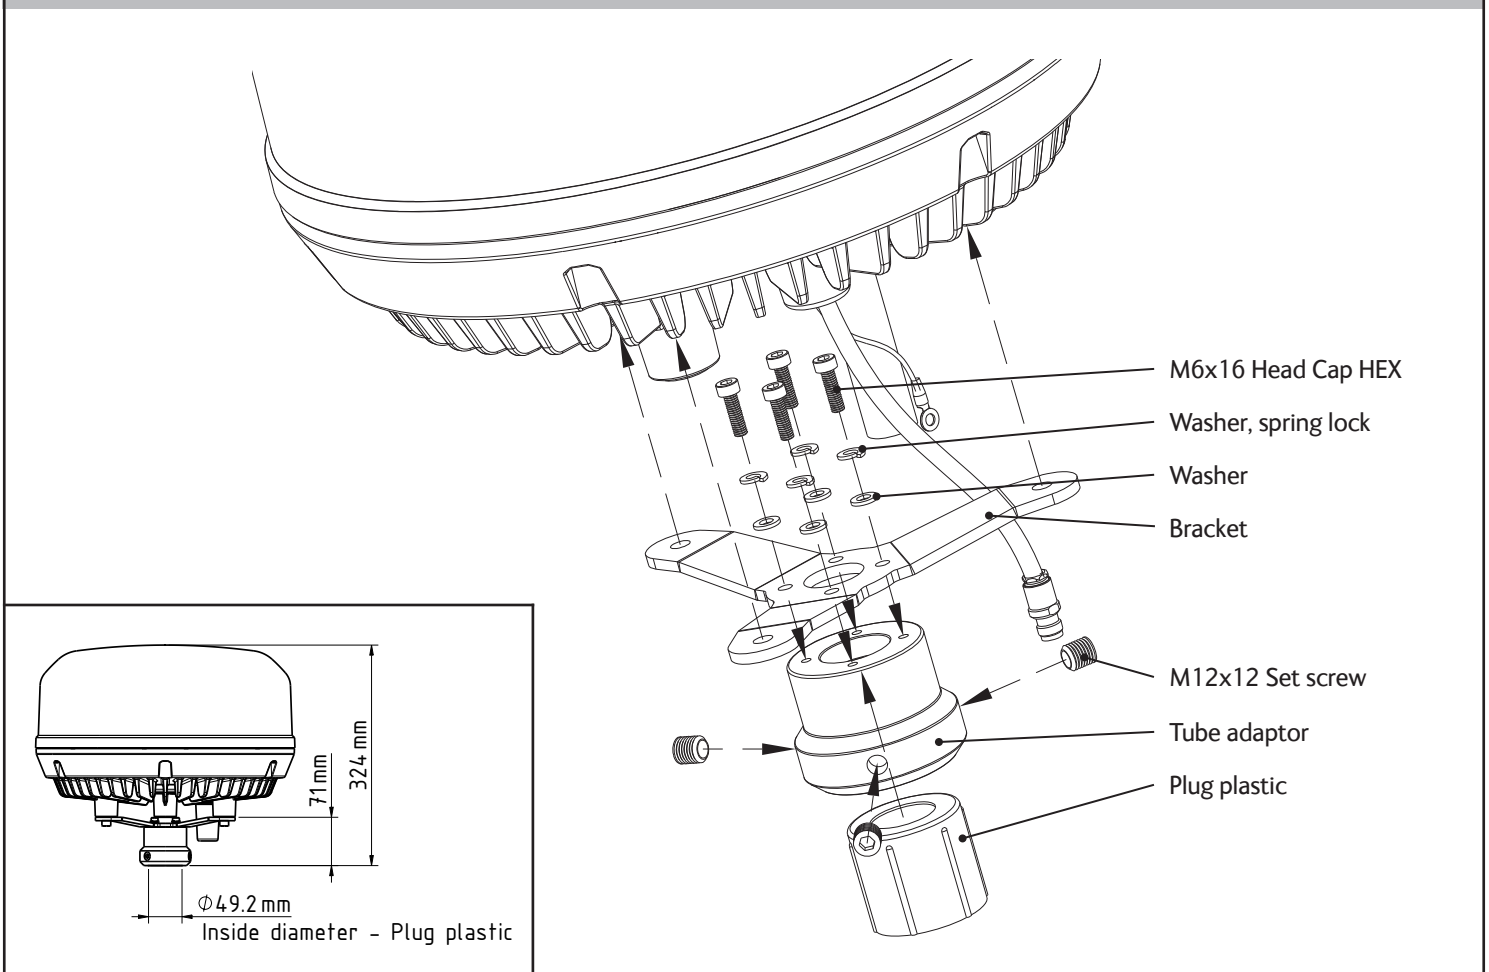

SAILOR 4300 Mast Mount Kit

Installation guide

What's in the box

How to install the antenna

Disclaimer: Any responsibility or liability for loss or damage in connection with the use of this product and the accompanying documentation is disclaimed by Thrane & Thrane A/S. The information in this installation guide is provided for information purposes only, is subject to change without notice and may contain errors or inaccuracies. The installation guides are periodically revised and updated. Anyone relying on this information should acquire the most current version e.g. from cobham.com/satcom or from the distributor. Thrane & Thrane A/S is not responsible for the content or accuracy of any translations or reproductions, in whole or in part, of this installation guide from any other source. Thrane & Thrane A/S trading as Cobham SATCOM. Copyright © 2018 Thrane & Thrane A/S. All rights reserved.